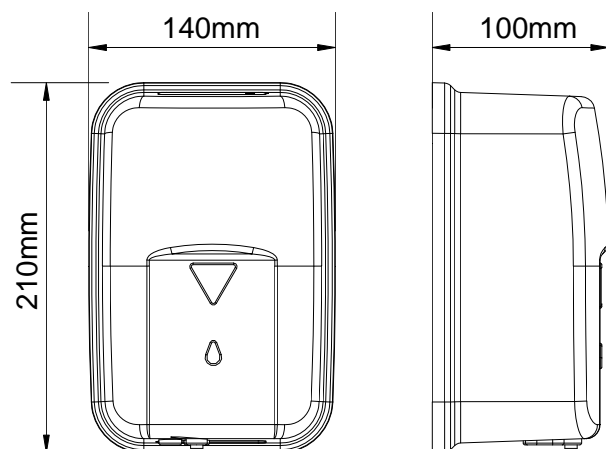

TECHNICAL DRAWING

NOFER S.L.
Avenida de la fama, 118
08940 · Cornellà de Llobregat (Barcelona)
Tel +34 934 742 423 · Fax +34 934 743 548
export@nofer.com · www.nofer.com

Related Products

03033

03008

03025

03020

03082.S

03001.S